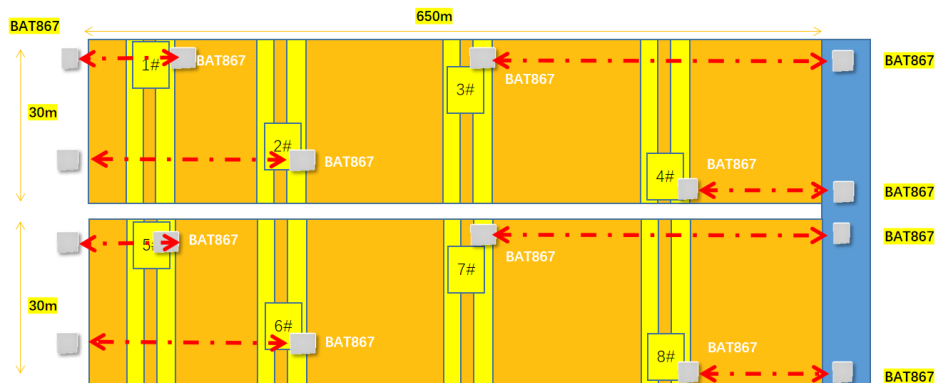

BAT 867-F restart wlan :too many tx timeout at 5G-high

Alex Liu - 2024-09-19 - BAT, WLC (HiLCOS)

1.Topology

a. There are 8 cranes

b. Every crane has 3 CCTV (totally 2Mbits) and 1 PLC

2.Installation

a. Installed a 867-F on the crane as a "Station"

b. Installed a 867-F on the ground as a "Ap", the ground AP is equal altitude to the Station .

c. 5.8Ghz antennas face to face .

3.Configuration

- a. firmware :10.34.5895-RU4 / 14.02.2023
- b. radio

Tag

BAT