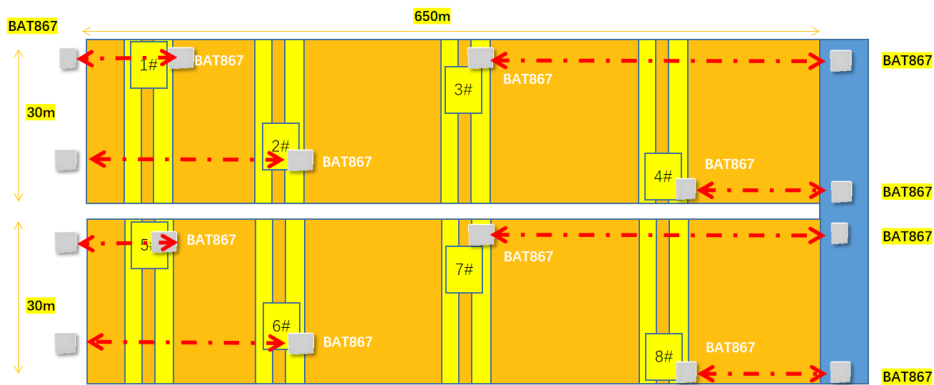

BAT 867-F restart wlan :too many tx timeout at 5G-high

Alex Liu - 2024-09-19 - BAT, WLC (HiLCOS)

1.Topology

a. There are 8 cranes

b. Every crane has 3 CCTV (totally 2Mbits) and 1 PLC

2.Installation

a. Installed a 867-F on the crane as a "Station"

b. Installed a 867-F on the ground as a "Ap", the ground AP is equal altitude to the Station .

c. 5.8Ghz antennas face to face .

3.Configuration

- a. firmware :10.34.5895-RU4 / 14.02.2023
- b. radio

Tags

BAT