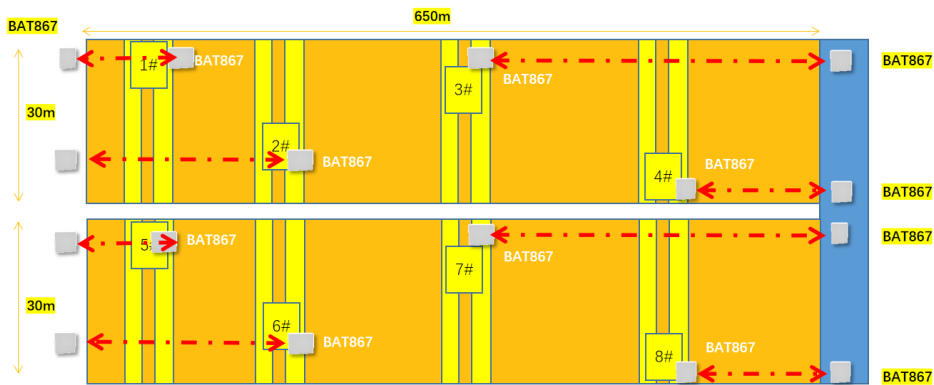

## BAT 867-F restart wlan :too many tx timeout at 5G-high

Alex Liu - 2024-09-19 - BAT, WLC (HiLCOS)

### 1.Topology

a. There are 8 cranes

b. Every crane has 3 CCTV (totally 2Mbits) and 1 PLC

### 2.Installation

a. Installed a 867-F on the crane as a "Station"

b. Installed a 867-F on the ground as a "Ap", the ground AP is equal altitude to the Station .

c. 5.8Ghz antennas face to face .